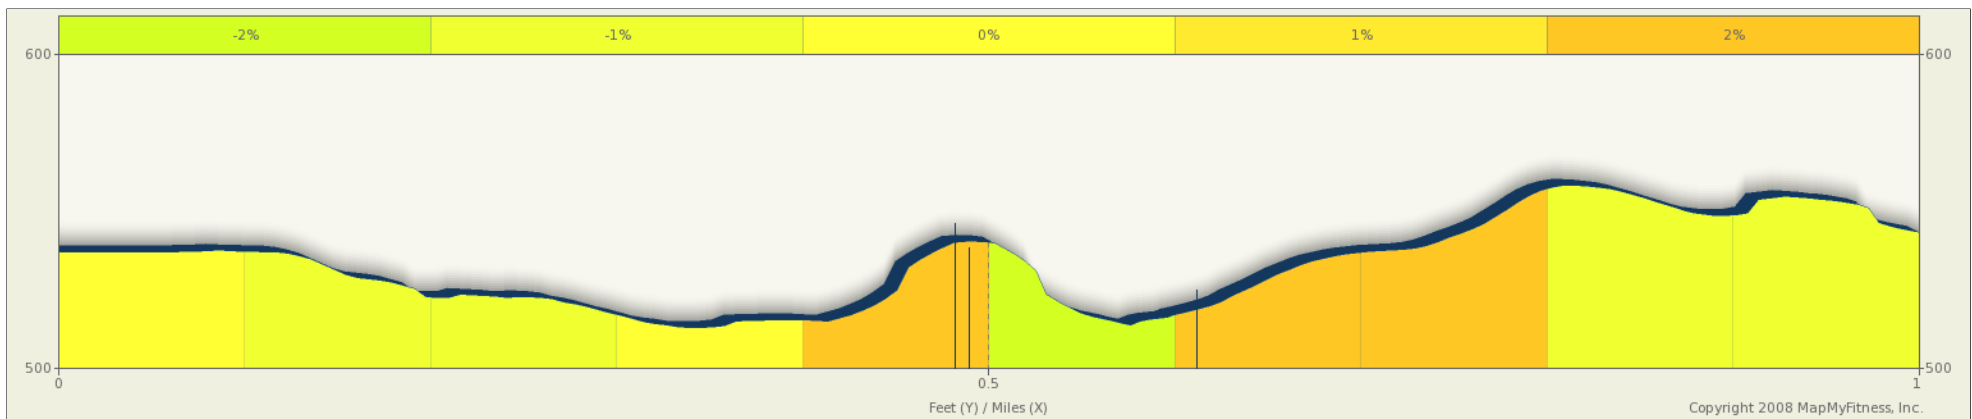

RFP - Sycamore Grove 1 Mile Course

Starts In Livermore, California

1.00 miles

Elevation
531ft Max **505ft** Min **+33ft** Ascent **-26ft** Descent **< 3 %** Max Climb

Description